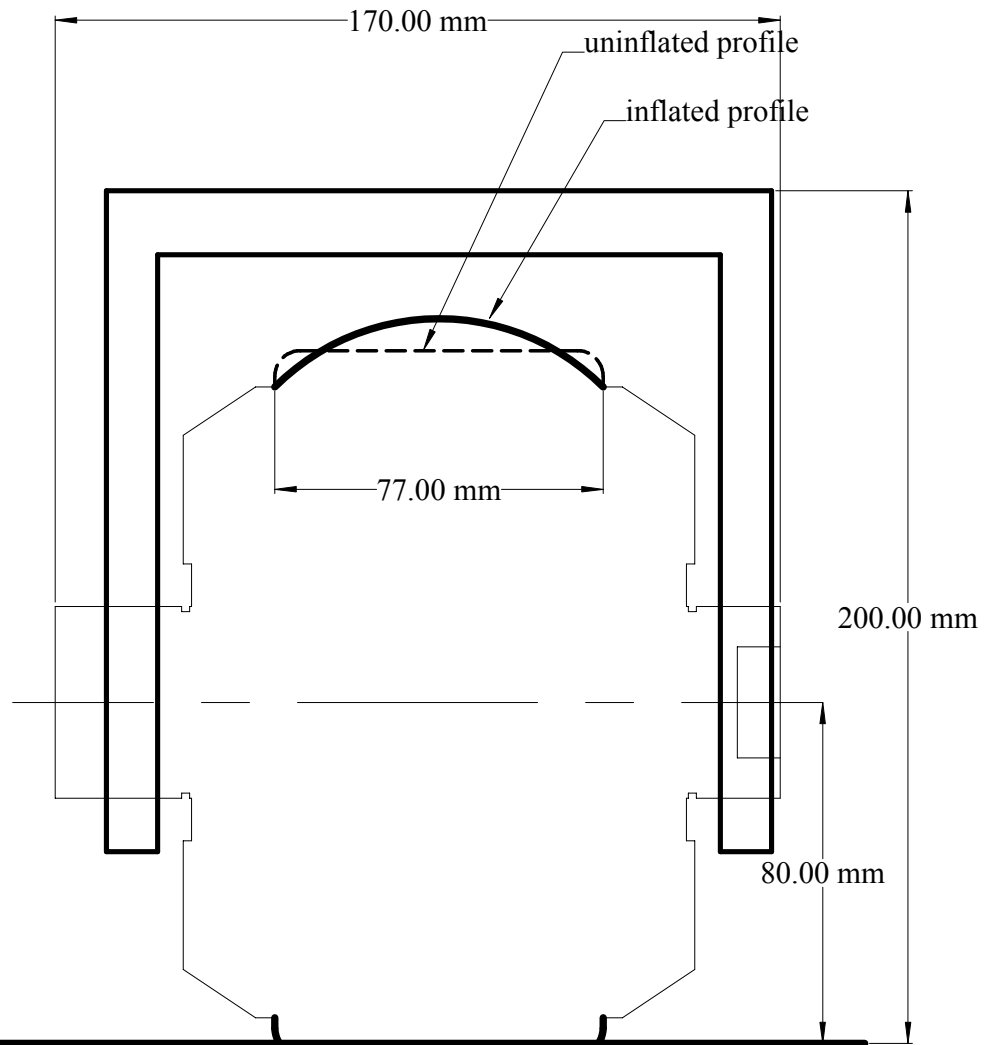

PL180 wheel probe outlines

NTS Ultrasonics Pty Ltd
 ntsu@amnet.net.au